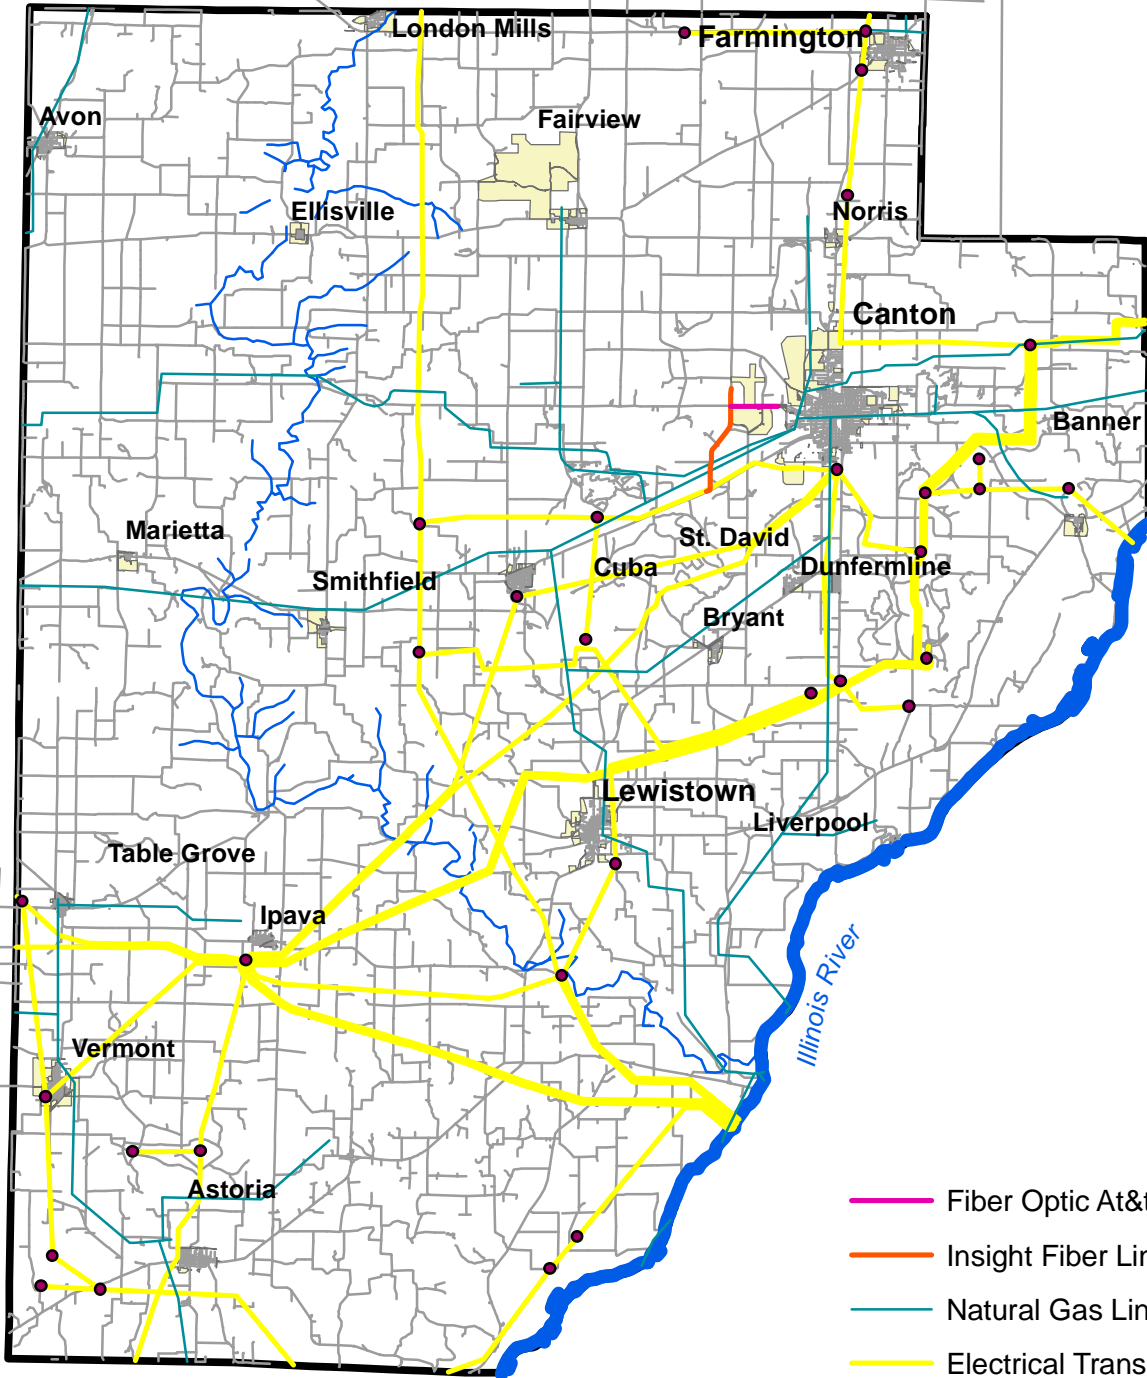

Fulton County, IL

Map Projection: Lambert Conformal Conic
Data Sources: Illinois State Geological Survey and Sidwell